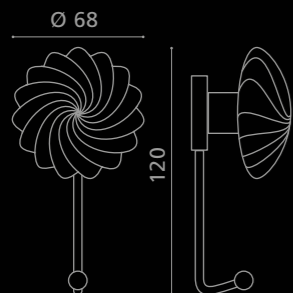

TORCÉ Coat

P701S01F4

Portabito in vetro satinato lavorato a mano. Montatura in ottone cromato.
Mat hand made glass coat hanger. Chrome plated brass base.

P701T01F4

Portabito in vetro trasparente lavorato a mano. Montatura in ottone cromato.
Clear hand made glass coat hanger. Chrome plated brass base.

SFERA Coat GEO Coat

P707T35F4

Portabito in vetro nero lavorato a mano. Montatura in ottone cromato.
Black hand made glass coat hanger. Chrome plated brass base.

P707S01F4

Portabito in vetro satinato lavorato a mano. Montatura in ottone cromato.
Mat hand made glass coat hanger. Chrome plated brass base.

P707S18F4

Portabito in vetro blu satinato lavorato a mano. Montatura in ottone cromato.
Mat blue hand made glass coat hanger. Chrome plated brass base.

P708T01F4

Portabito in cristallo trasparente molato a mano. Montatura in ottone cromato.
Clear hand made crystal coat hanger. Chrome plated brass base.

P708T35F4

Portabito in cristallo nero molato a mano. Montatura in ottone cromato.
Black hand made crystal coat hanger. Chrome plated brass base.