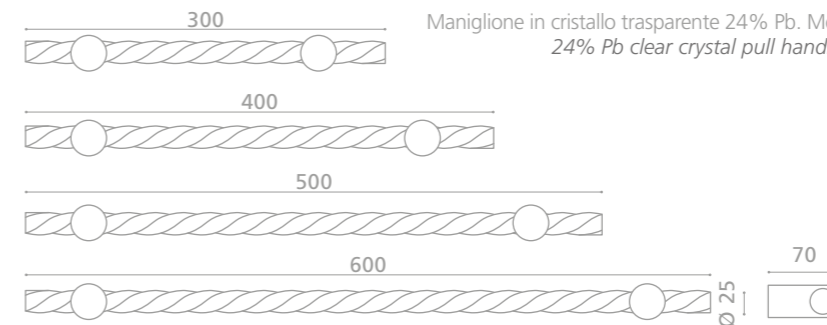

FROZENT37F4
Pomolo in vetro artistico ambra.
Base in ottone cromato.
*Amber artistic glass furniture knob.
Chrome plated brass base.*

PROFILI

PF40T01F1
Maniglione in cristallo trasparente. Montature in ottone lucido (L. 400 mm).
Clear crystal pull handle. Polished brass bases (L. 400 mm).

PF40S01F4
Maniglione in cristallo satinato. Montature in ottone cromato (L. 400 mm).
Mat crystal pull handle. Chrome plated brass bases (L. 400 mm).

TORCÉ

TR60T01F4
Maniglione in cristallo trasparente 24% Pb. Montature in ottone cromato (L. 600 mm).
24% Pb clear crystal pull handle. Chrome plated brass bases (L. 600 mm).

TR60T01F1
Maniglione in cristallo trasparente 24% Pb. Montature in ottone lucido (L. 600 mm).
24% Pb clear crystal pull handle. Polished brass bases (L. 600 mm).

M510

Cristallo
DE' MEDICI®
Pb 24%

M510T01F4CF96
Maniglia in cristallo trasparente.
Montature in ottone cromato (L. 130 mm).
*Clear crystal furniture handle.
Chrome plated brass bases (L. 130 mm).*