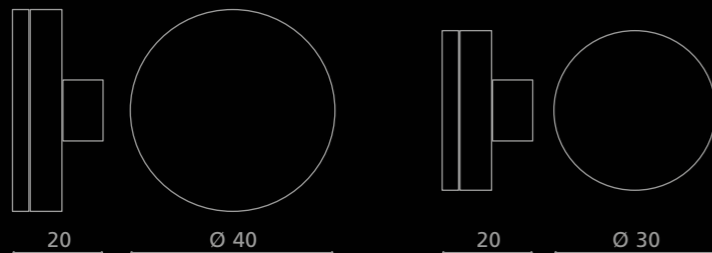

PERLATCRF3DM40

Pomolo per mobile in Corno. Montatura in ottone dorato.
Horn furniture knob. Gold plated brass base.