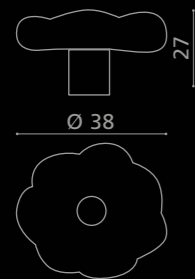

P366T01F4DM40
trasparente - base in ottone cromato
clear - chrome plated brass base