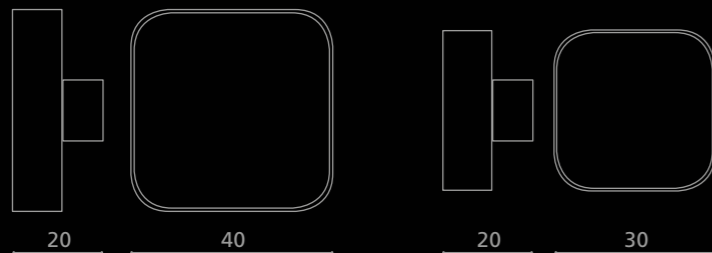

PERLAQMPF440X40

Pomolo per mobile in Madreperla bianca.
Montatura in ottone cromato.
*White Mother of Pearl furniture knob.
Chrome plated brass base.*