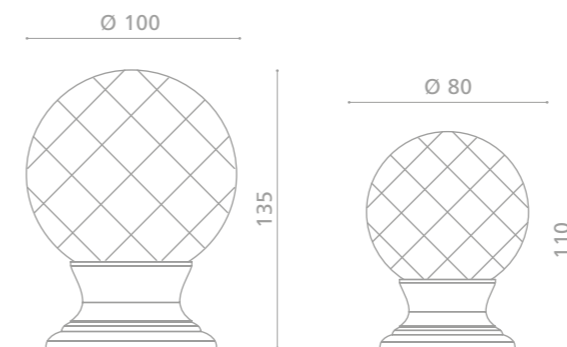

MARGHERITA

Pull&Push

Cristallo
DE'MEDICI®
Pb 24%

MA100T01F4
Pomolo pull&push in cristallo trasparente 24% Pb, molato a mano con mole a pietra. Montatura in ottone cromato.
Hand bevelled in stone, 24% Pb clear crystal pull&push knob. Chrome plated brass base.

STELLA

Pull&Push

Cristallo
DE'MEDICI®
Pb 24%

ST100T01F4
Pomolo pull&push in cristallo trasparente 24% Pb, molato a mano con mole a pietra. Montatura in ottone cromato.
Hand bevelled in stone, 24% Pb clear crystal pull&push knob. Chrome plated brass base.