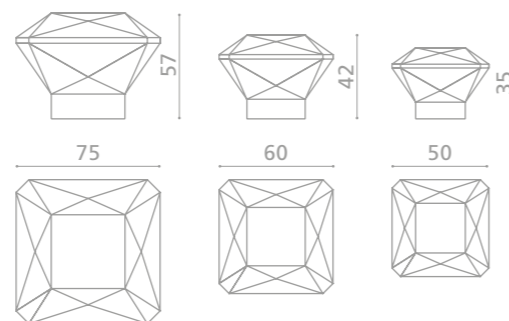

DIAMPULL50T01F4
Pomolo per mobile in cristallo trasparente, molato a mano con mole a pietra. Montatura in ottone cromato.
Hand-bevelled in stone, clear crystal furniture knob.
Chrome plated brass base.

... seducente ...

... attrattive ...