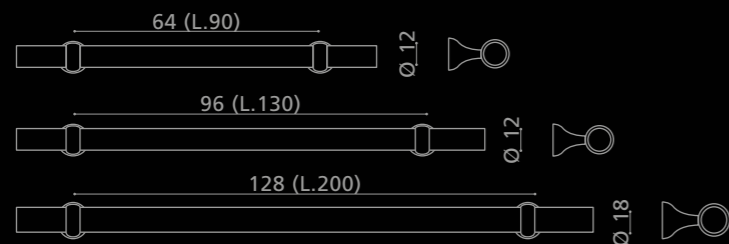

TR60T01F1
Maniglione in cristallo trasparente 24% Pb. Montature in ottone lucido (L. 600 mm).
24% Pb clear crystal pull handle. Polished brass bases (L. 600 mm).

M510

Cristallo
DE' MEDICI®
Pb 24%

M510T01F4CF96
Maniglia in cristallo trasparente.
Montature in ottone cromato (L. 130 mm).
*Clear crystal furniture handle.
Chrome plated brass bases (L. 130 mm).*

M510S01F3CF96
Maniglia in cristallo satinato.
Montature in ottone dorato (L. 130 mm).
*Mat crystal furniture handle.
Gold plated brass bases (L. 130 mm).*

FOGLIA

The Luxury®
LEAF

FOGLIAFACF96
Maniglia in metallo con foglia argento 3d (L. 150 mm).
Metal furniture handle with silver leaf 3d (L. 150 mm)