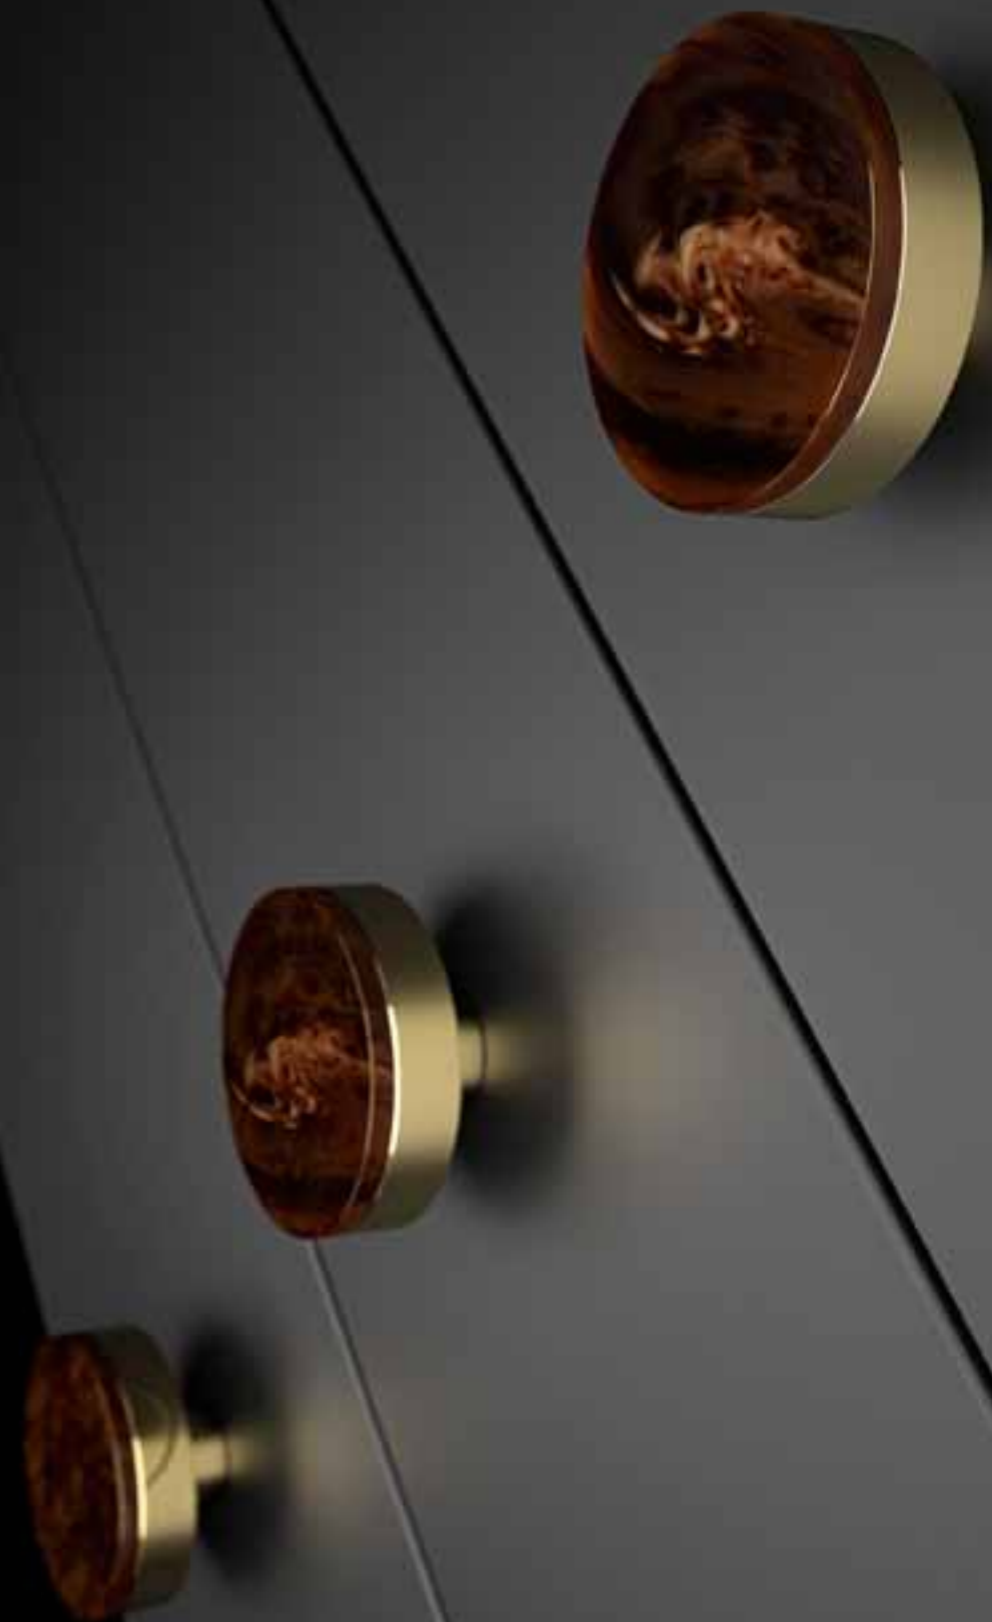

PERLATCRF3DM40

Pomolo per mobile in Corno. Montatura in ottone dorato.
Horn furniture knob. Gold plated brass base.