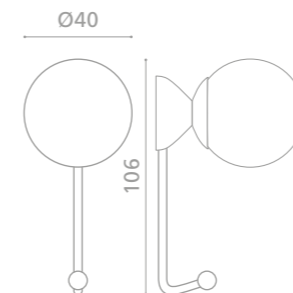

TORCÉ Coat

P701S01F4

Portabito in vetro satinato lavorato a mano. Montatura in ottone cromato.
Mat hand made glass coat hanger. Chrome plated brass base.

P701T01F4

Portabito in vetro trasparente lavorato a mano. Montatura in ottone cromato.
Clear hand made glass coat hanger. Chrome plated brass base.

SFERA Coat GEO Coat

P707T35F4

Portabito in vetro nero lavorato a mano. Montatura in ottone cromato.
Black hand made glass coat hanger. Chrome plated brass base.

P707S01F4

Portabito in vetro satinato lavorato a mano. Montatura in ottone cromato.
Mat hand made glass coat hanger. Chrome plated brass base.

P707S18F4

Portabito in vetro blu satinato lavorato a mano. Montatura in ottone cromato.
Mat blue hand made glass coat hanger. Chrome plated brass base.

P708T01F4

Portabito in cristallo trasparente molato a mano. Montatura in ottone cromato.
Clear hand made crystal coat hanger. Chrome plated brass base.

P708T35F4

Portabito in cristallo nero molato a mano. Montatura in ottone cromato.
Black hand made crystal coat hanger. Chrome plated brass base.