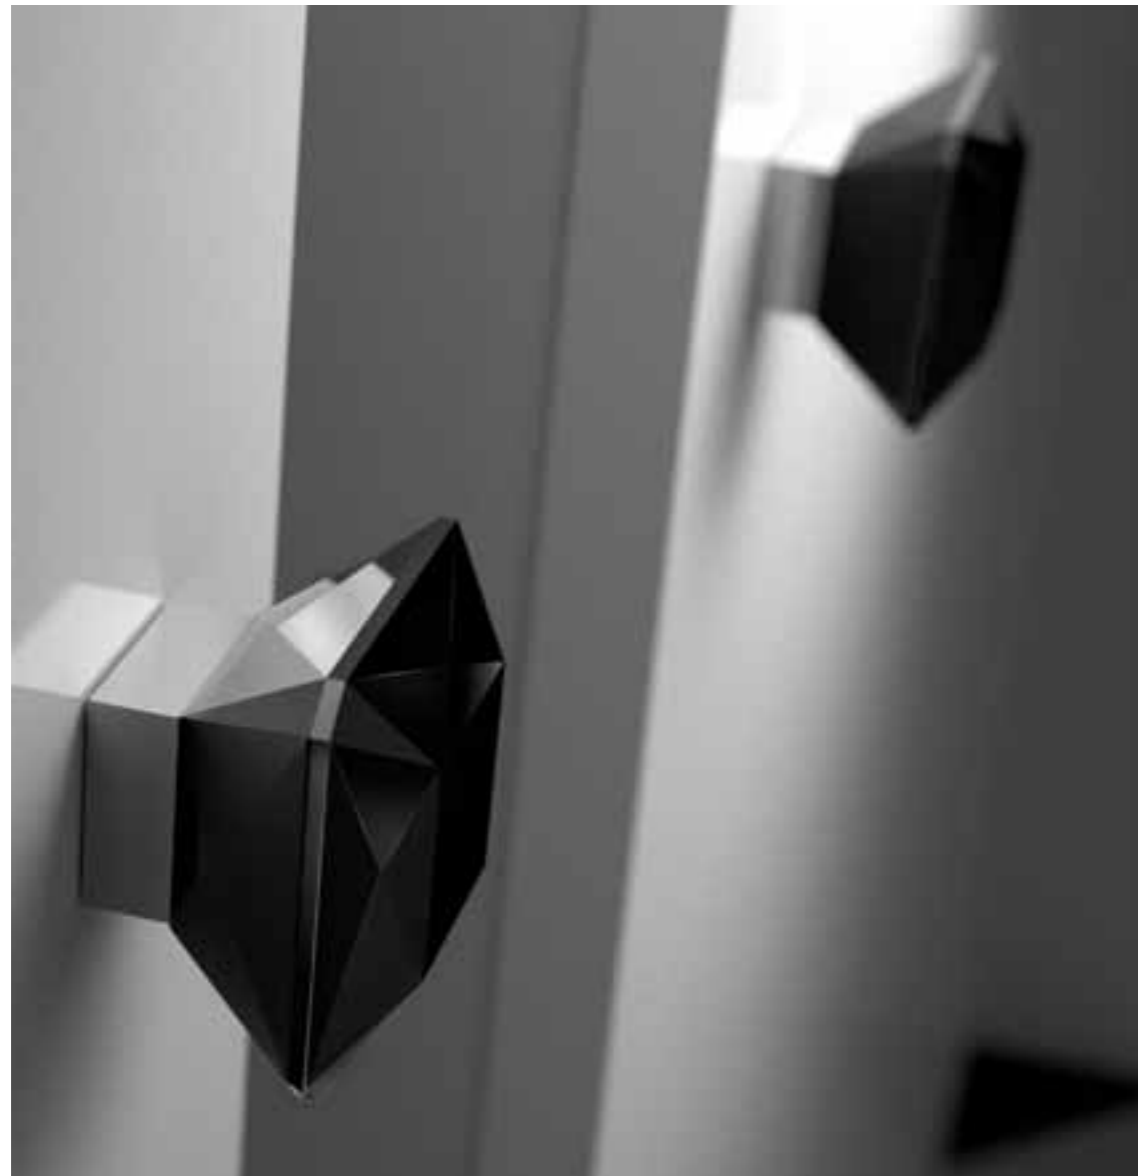

MARGHERITA

Pull&Push

Cristallo
DE'MEDICI[®]
Pb 24%

MA100T01F4
Pomolo pull&push in cristallo trasparente 24% Pb, molato a mano con mole a pietra. Montatura in ottone cromato.
Hand bevelled in stone, 24% Pb clear crystal pull&push knob. Chrome plated brass base.

STELLA

Pull&Push

Cristallo
DE'MEDICI[®]
Pb 24%

ST100T01F4
Pomolo pull&push in cristallo trasparente 24% Pb, molato a mano con mole a pietra. Montatura in ottone cromato.
Hand bevelled in stone, 24% Pb clear crystal pull&push knob. Chrome plated brass base.

POMOLI *KNOBS*

DIAMOND Pull

Cristallo
DE' MEDICI[®]
Pb 24%

DIAMPULL50T35F4
Pomolo per mobile in cristallo nero, molato a mano con mole a pietra. Montatura in ottone cromato.
Hand-bevelled in stone, black crystal furniture knob.
Chrome plated brass base.

DIAMPULL50T01F4
Pomolo per mobile in cristallo trasparente, molato a mano con mole a pietra. Montatura in ottone cromato.
Hand-bevelled in stone, clear crystal furniture knob.
Chrome plated brass base.